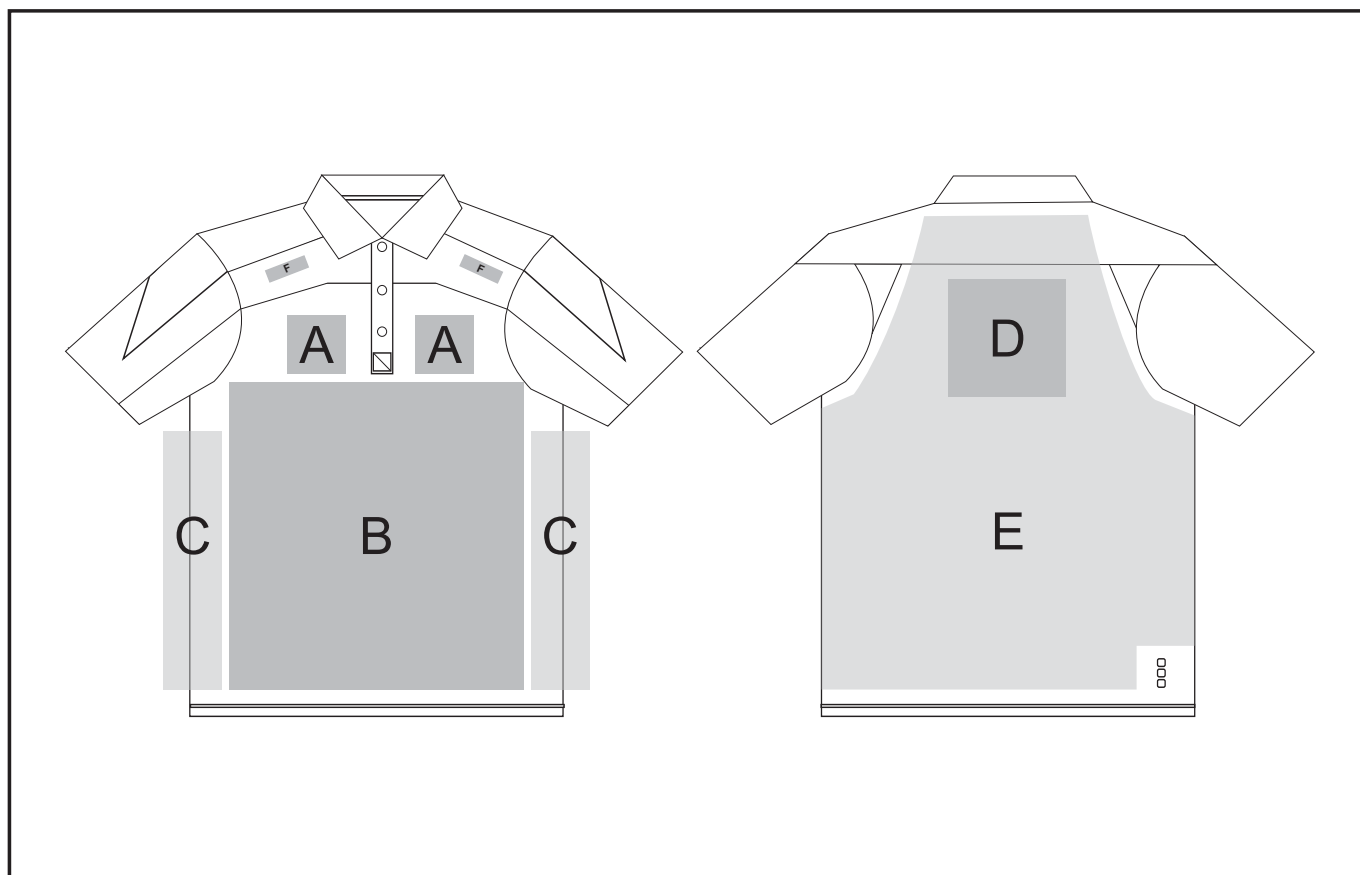

ELE-7300

Vesta Golf Shirt - Mens

Also available in
**LOGO
24**
Check Logo24
guide and t's & c's

Need to know:

- Includes 1-Position Deboss **OR** 1-Position Embroidery **OR** 1-Position Engraving (setup fee applies)
- No Laser on BL; N; W garments and piping
- Laser can be branded over zips and seams
- No Branding on the Sleeves
- Cannot guarantee a 100% straight branding on any clothing item with check or stripe detail
- EMB/DTC inclusive Parameters: Left/Right Chest=100mm x 100mm OR Back = 8000mm2
- Please note Pos F will be branded +/- 20mm from the top seam

Branding Options:

Position A

1. Embroidery (EMB) - 9 colours
Size: 100mm diameter
2. Deboss (BOS)
Size: 100mm wide x 60mm high
3. Laser Engrave (LG) - Tone on tone
Size: 100mm wide x 80mm high
4. Digital Transfer Clothing (DTC) - Full colour
Size: 100mm wide x 100mm high

Position B

1. Laser Engrave (LG) - Tone on tone
Size: 297mm wide x 210mm high

Position C

1. Laser Engrave (LG) - Tone on tone
Size: 100mm wide x 210mm high

Position D

1. Embroidery (EMB) - 9 colours
Size: 200mm wide x 200 high
2. Deboss (BOS)
Size: 150mm wide x 100mm high
3. Digital Transfer Clothing (DTC) - Full colour
Size: 210mm wide x 148mm high

Position E

1. Laser Engrave (LG) - Tone on tone
Size: 297mm wide x 210mm high

Position F

1. Digital Transfer Clothing (DTC) - Full colour
Size: 70mm wide x 20mm high